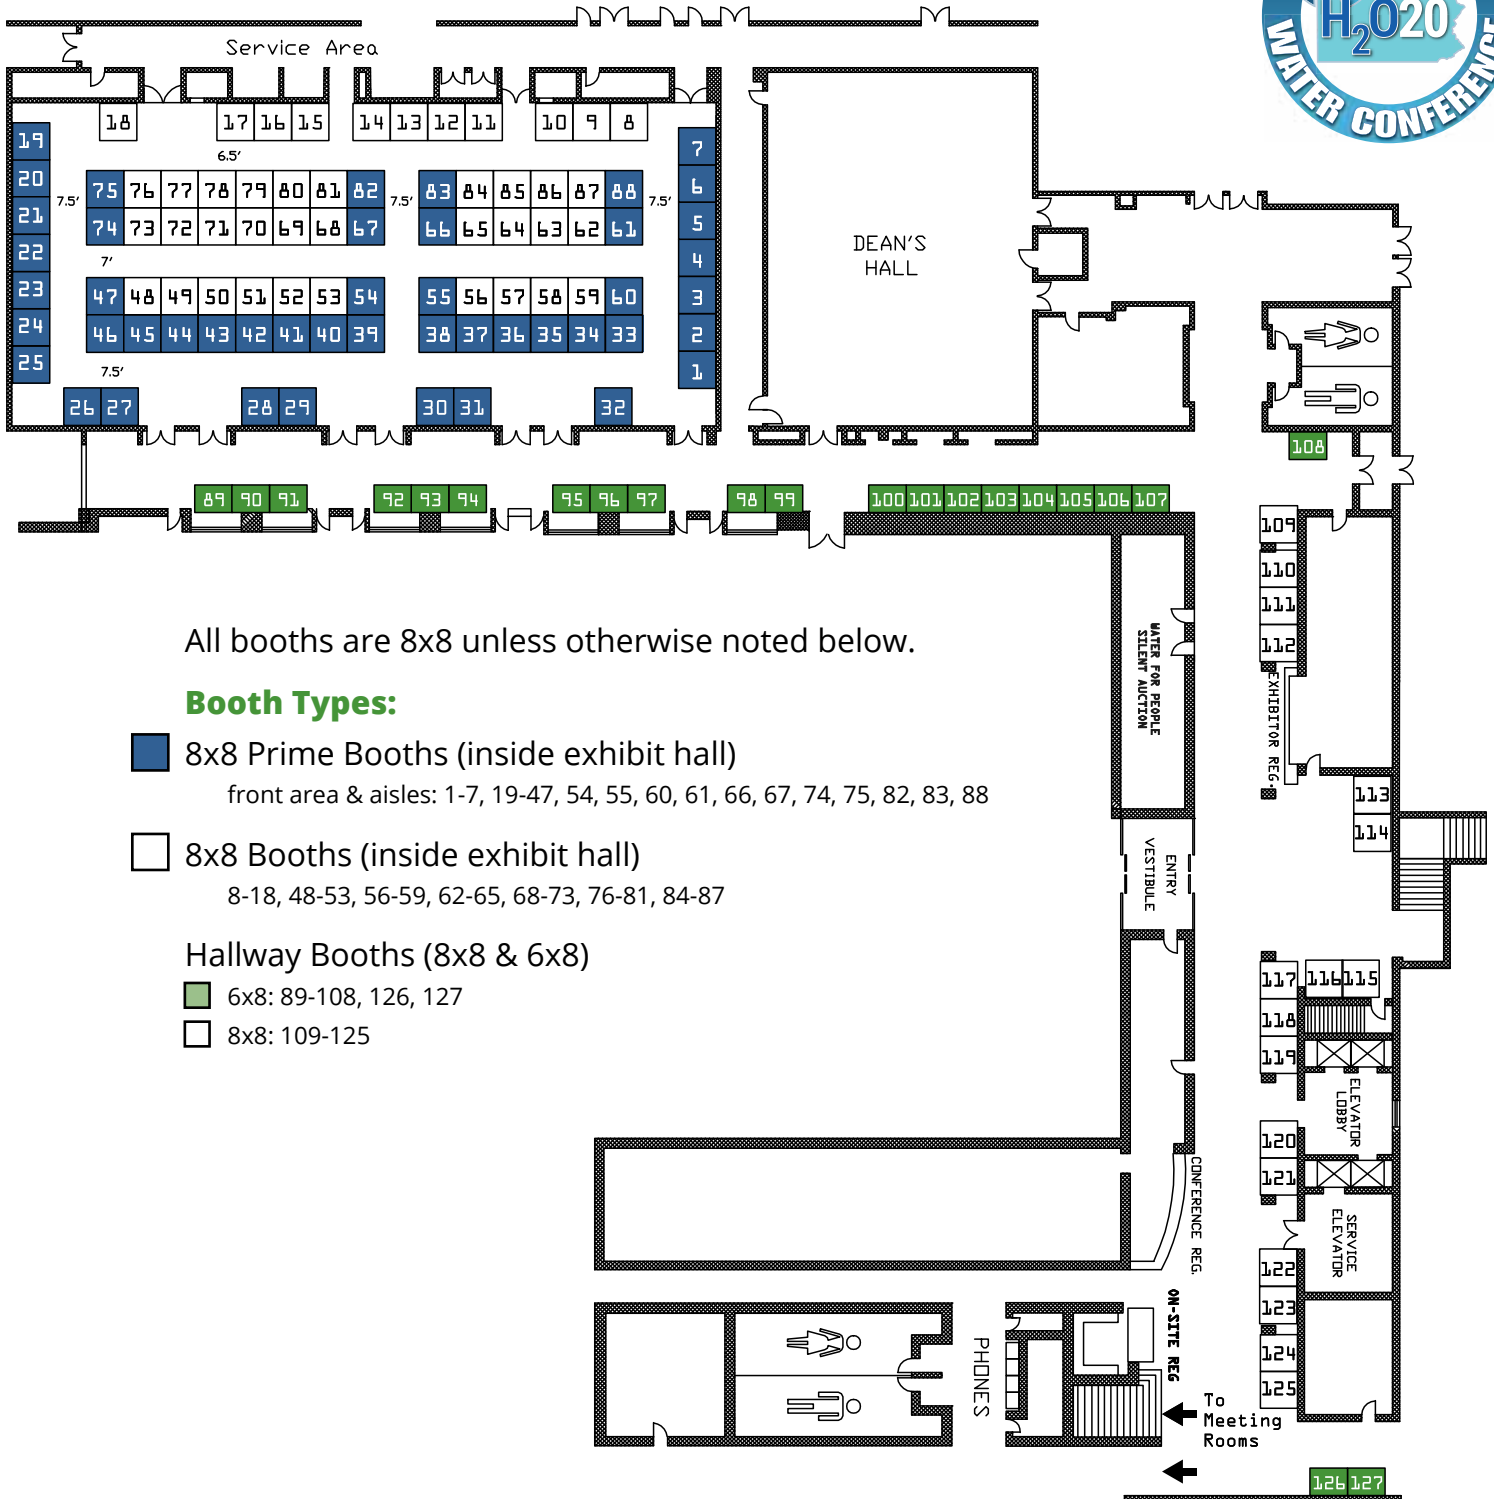

EXHIBIT HALL FLOOR PLAN

All booths are 8x8 unless otherwise noted below.

Booth Types:

- 8x8 Prime Booths (inside exhibit hall)
front area & aisles: 1-7, 19-47, 54, 55, 60, 61, 66, 67, 74, 75, 82, 83, 88
- 8x8 Booths (inside exhibit hall)
8-18, 48-53, 56-59, 62-65, 68-73, 76-81, 84-87
- Hallway Booths (8x8 & 6x8)
 - 6x8: 89-108, 126, 127
 - 8x8: 109-125